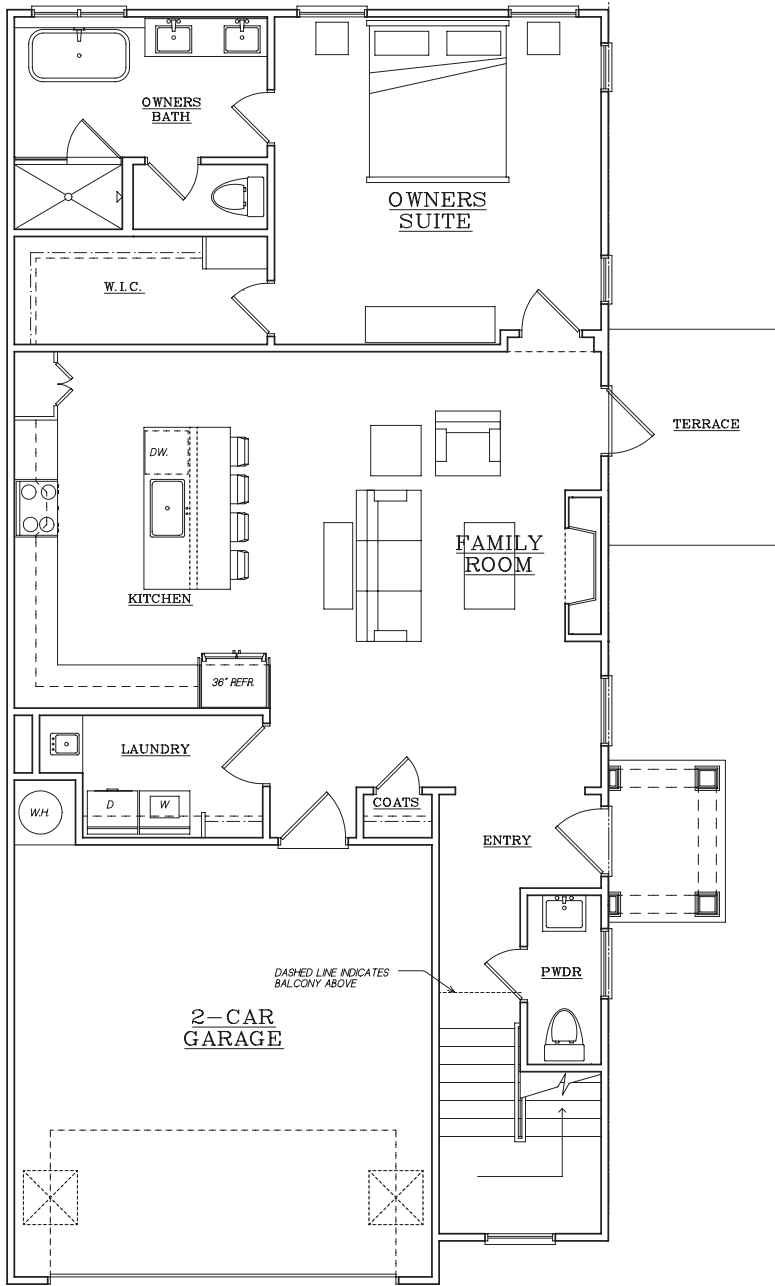

STONECREST
Homes
SOLID. DEPENDABLE. EXPERIENCED.

The Retreat
2600+ Square Feet • 3 BD, 3.5 BA

- Spacious Townhome with Owner's Suite on Main Level
- Open Family Room and Island Kitchen
- Two Secondary Bedrooms, Each with Private Bath and Walk-in Closet
- Second Floor Loft and Flex Room/Office
- Laundry on Both Levels for Added Convenience
- Two-Car Garage

First Floor

Second Floor

The Retreat

2600+ Square Feet • 3 BD, 3.5 BA

BELLEHAVEN

470-377-3652

stonecresthomesga.com

Find Us on Social Media #liveinbellehaven