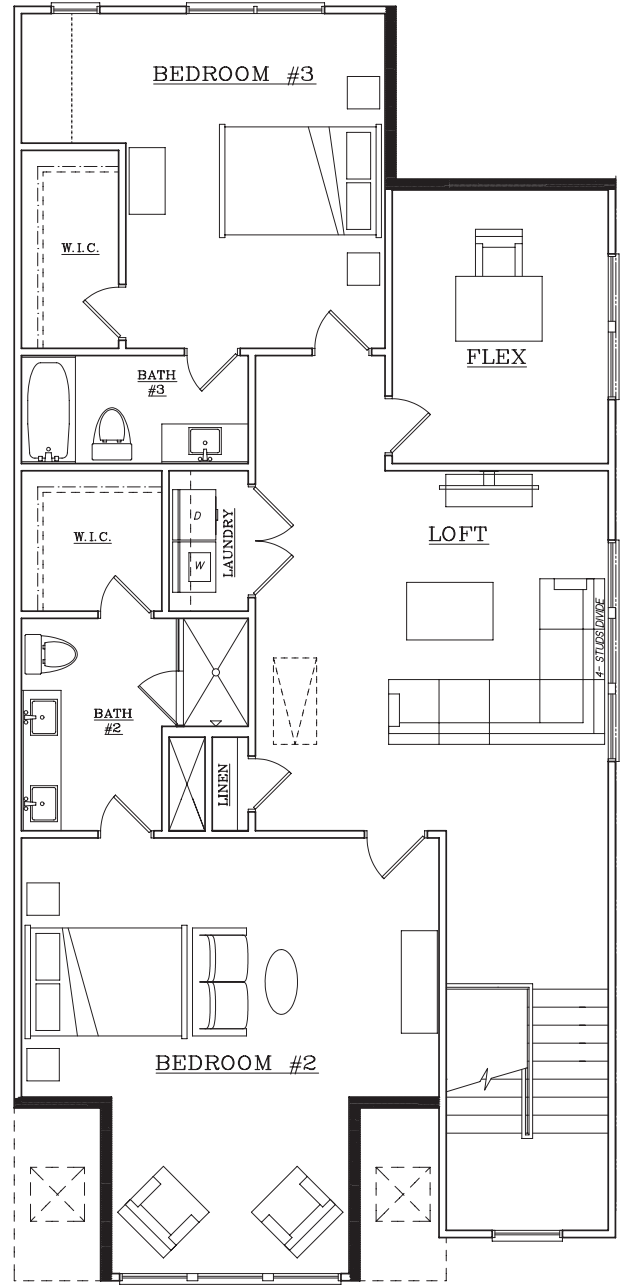

STONECREST
Homes
SOLID. DEPENDABLE. EXPERIENCED.

The Retreat
2600+ Square Feet • 3 BD, 3.5 BA

- Spacious Townhome with Owner's Suite on Main Level
- Open Family Room and Island Kitchen
- Two Secondary Bedrooms, Each with Private Bath and Walk-in Closet
- Second Floor Loft and Flex Room/Office
- Laundry on Both Levels for Added Convenience
- Two-Car Garage

First Floor

Second Floor

The Retreat

2600+ Square Feet • 3 BD, 3.5 BA

BELLEHAVEN

470-377-3652

stonecresthomesga.com

Find Us on Social Media #liveinbellehaven